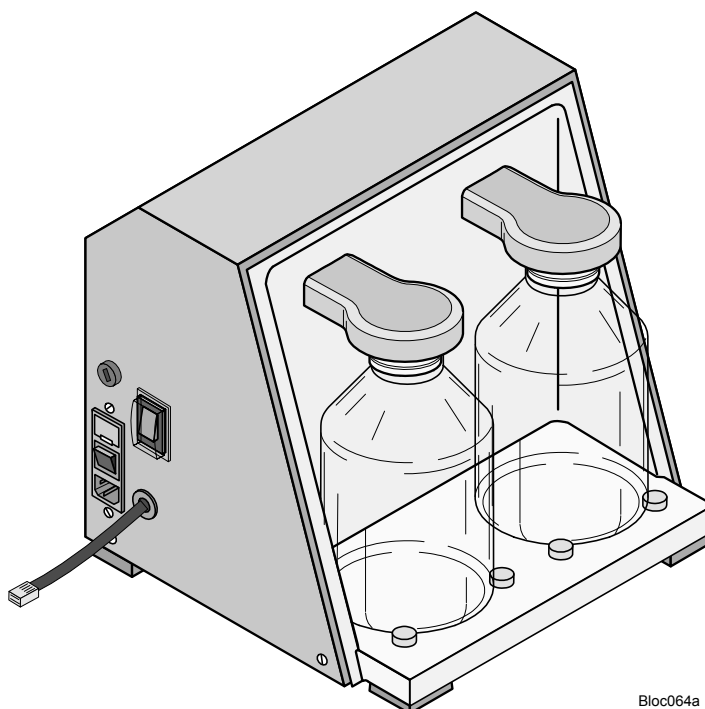

2001 Scrubber Unit

Parts List

1000 8925 / Rev. 1.3

Note: Screws, nuts and washers are shown but not designated in this part list!

Designation: 2001 Scrubber Unit
Drawing: BLOC068e
Effective from serial no: _____ to serial no: _____

Pos	Part number	Designation	Remarks
1	1001 2448	Hose connection	
2	1000 6757	O-rings set	
3	1000 6707	Switch	
4	1565 0233	Power inlet	
5	1564 0080	Fuse holder	
6	1564 0123	Fuse holder	
7	1001 2395	Scrubber pump cpl.	
8	1001 2296	Magnetically actuated valve	
9	1584 0002	Ball valve	
10	1565 0116	Contact housing	
11	1586 0009	Hose adaptor	
12	1562 0022	Solid state relay	
13	1568 0029	Transformer	
14	1544 0017	Vibration absorber	
15	1582 0162	Tubing (viton)	
16	1564 0097	Fuse	
17	1000 6390	Lid	
18	1000 6401	Flask	